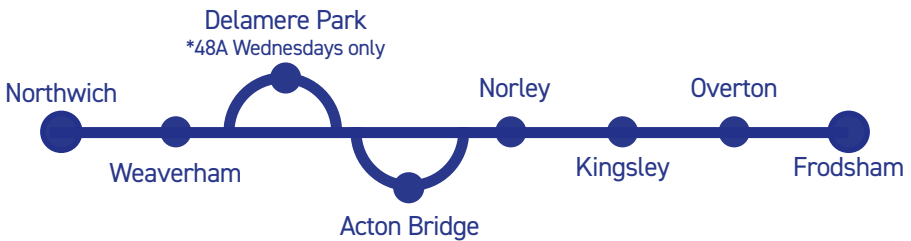

Bus Timetable

Service 48

Frodsham - Kingsley - Acton Bridge - Northwich

Service 48A

Frodsham - Kingsley - Delamere Park - Northwich

Service operated by **Stagecoach**

**New
Timetable
3 January
2022**

For further local or national information phone the Traveline.

traveline

0871 200 22 33

(calls cost 12p per minute plus network charges)

Seven days a week 8am-8pm

Text Relay 18001 0871 200 22 33

Visit: cheshirewestandchester.gov.uk

Cheshire West
and Chester